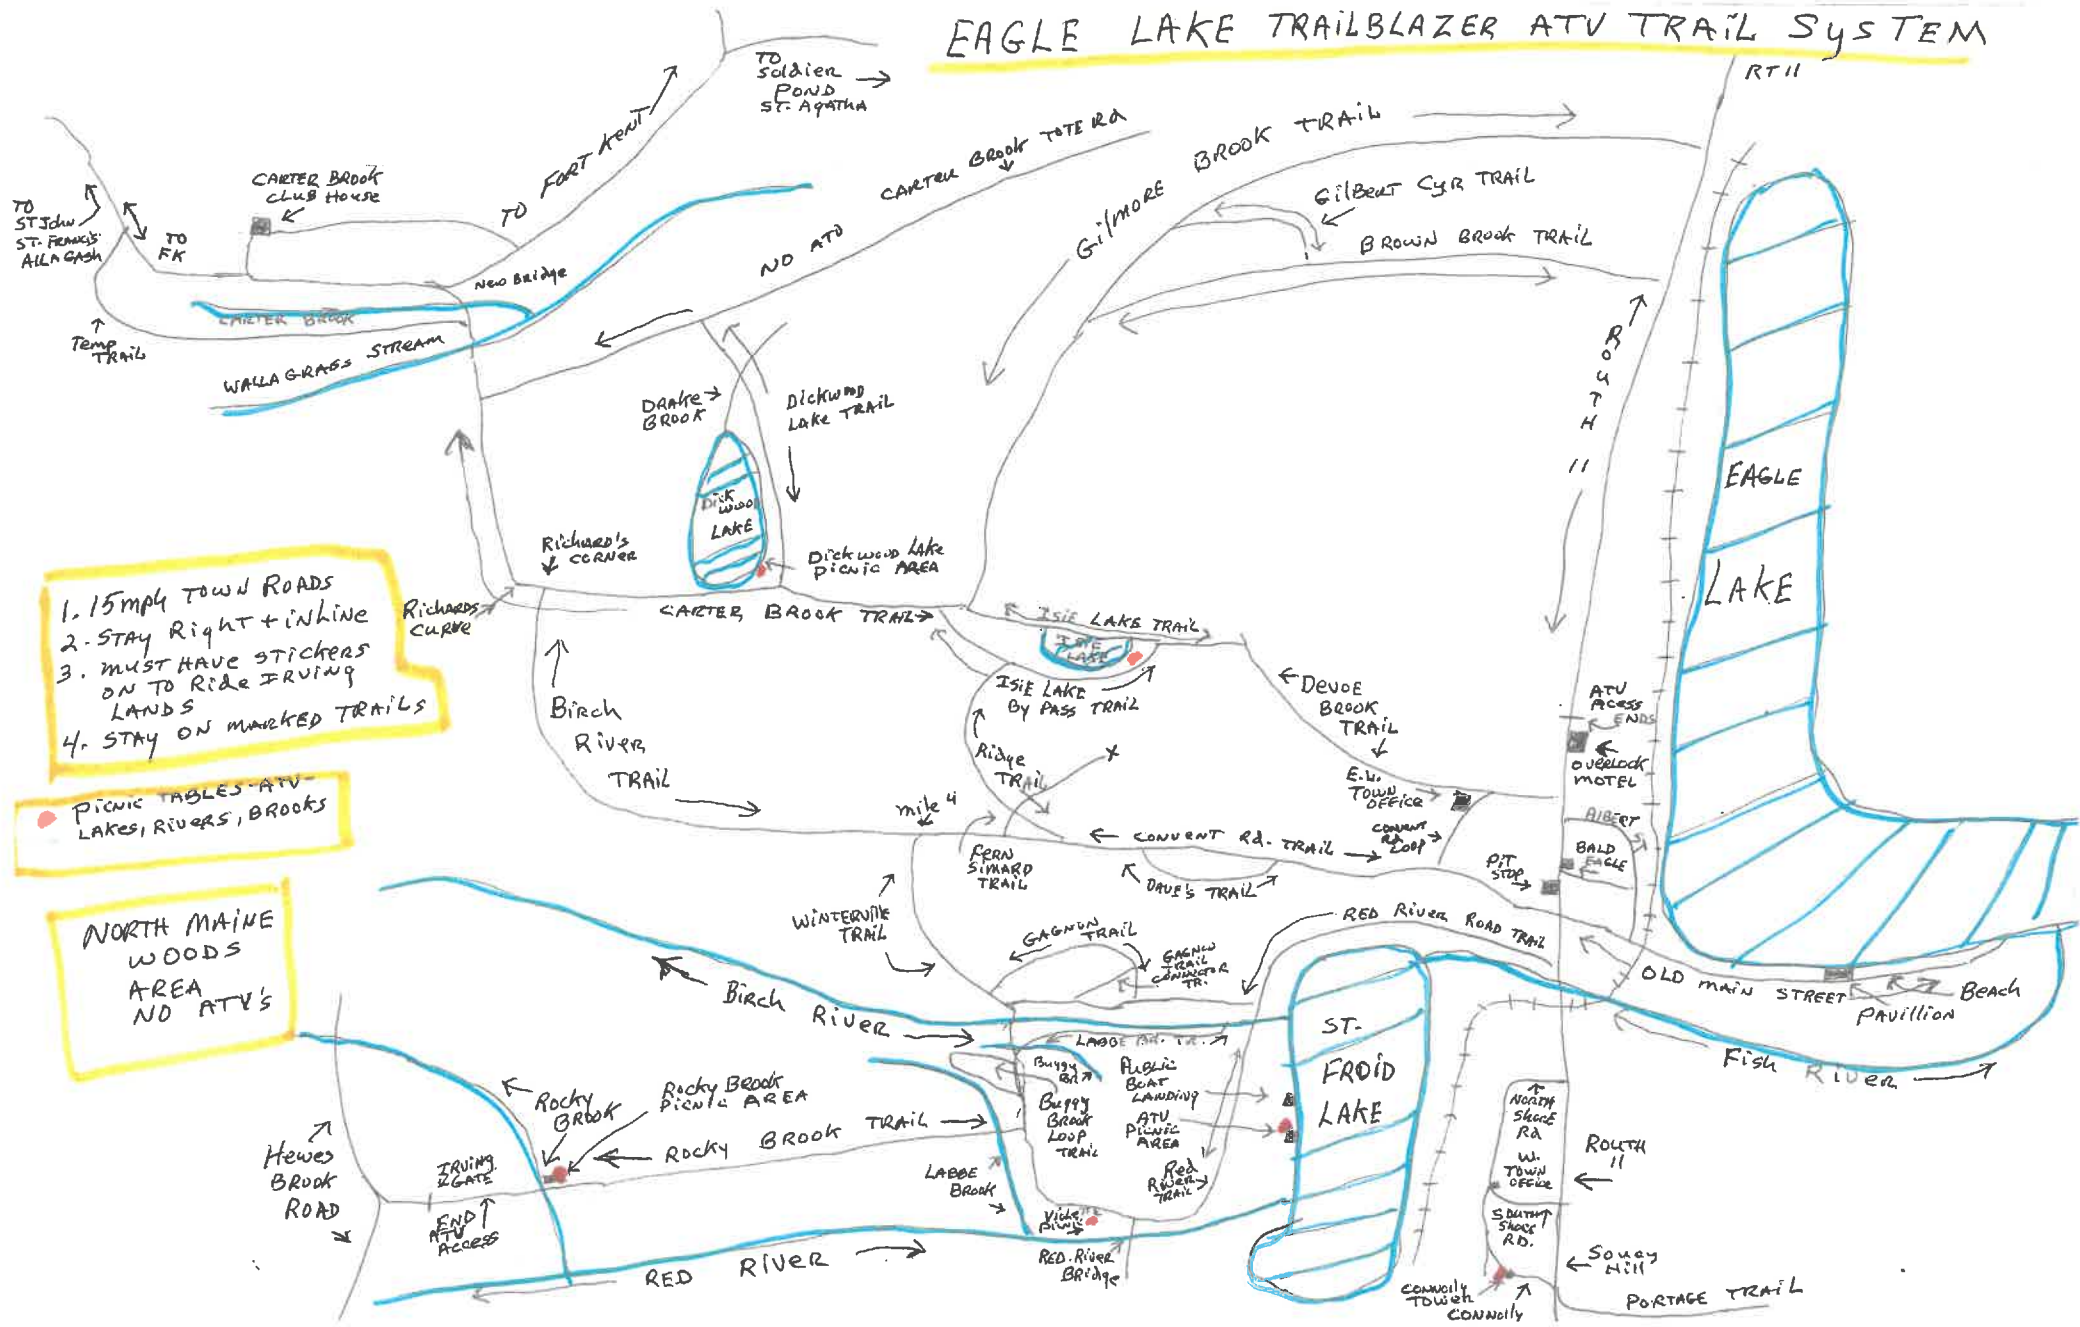

EAGLE LAKE TRAILBLAZER ATV TRAIL SYSTEM

1. 15 mph TOWN ROADS
2. STAY RIGHT + IN LINE
3. MUST HAVE STICKERS ON TO RIDE IRVING LANDS
4. STAY ON MARKED TRAILS

● PICNIC TABLES - ATV LAKES, RIVERS, BROOKS

NORTH MAINE WOODS AREA NO ATVS